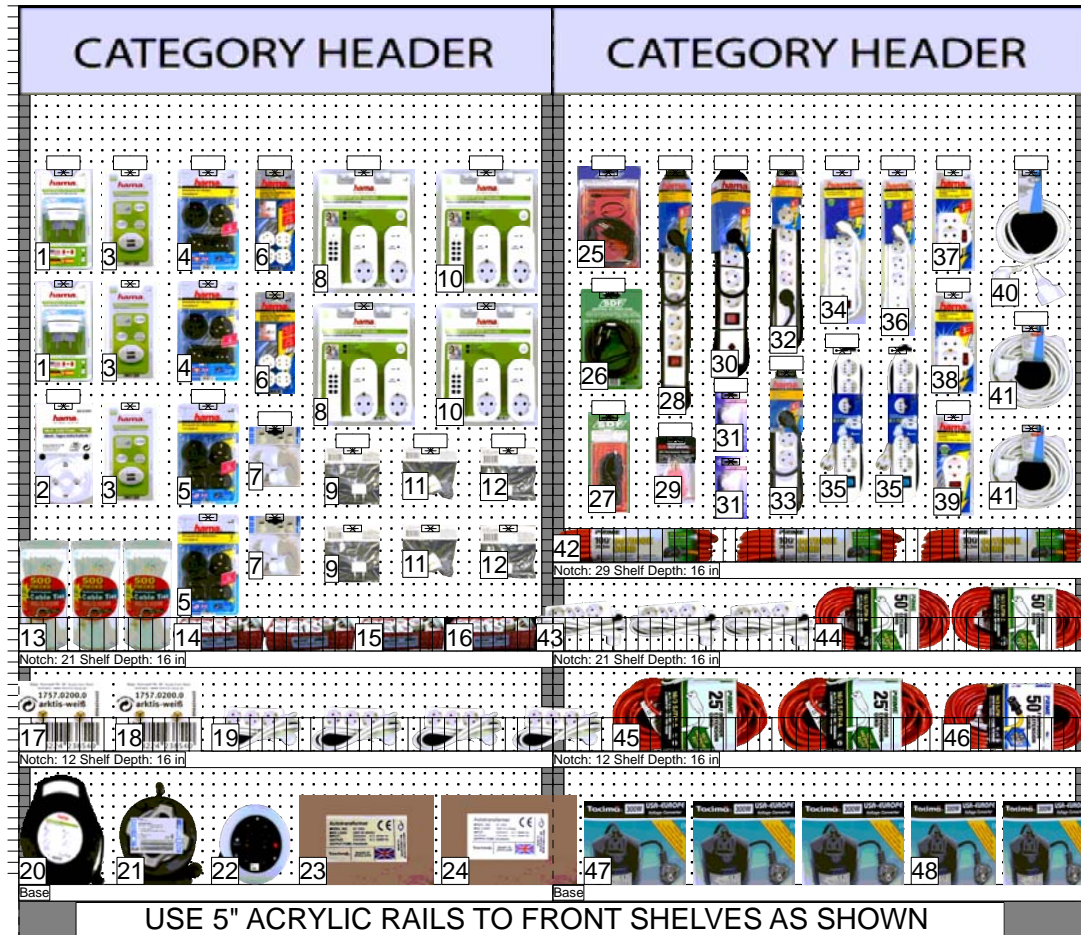

NEW ITEM STRATEGY:

- The new items will be allocated and set to auto replenishment
- Stores are selected for allocation based on the POG survey results
- The initial allocation quantity has been determined based on the location, lead time and POG level.
- Stores may contact MD Help regarding any issues with merchandise allocation.

NEW ITEMS TO BE ADDED TO THE POG:

CRC	UPC/EAN	PRODUCT DESC	VPN
8689345	4047443249357	Radio-Controlled Power Outlet Set with Remote Control	121949
8689346	4047443216922	Cable Roll up Box 10m	121960
8689347	4047443334909	USB Adapter, 2.1 A, 2 outputs	121989
8689349	4047443249500	Mini Digital Weekly Timer	121951
8689350	4047443249074	"Mini"Mechanical Daily Timer	121950
7505029	4047443232014	Travel Adapter Plug, USA	121990

REMOVED ITEMS:

CRC	UPC/EAN	PRODUCT DESC
2890697	43180147028	SURGE, 6 OUTLET 180J
4903731	4007249476753	HAMA DIGITAL WEEKLY TIMER
4903896	4047443136329	HAMA REMOTE CONTROL OUTLET
4903695	4007249476654	HAMA MECH TIMER CONTROL
4903943	4047443138668	HAMA CABLE REEL 7.5M 4 PLUG
4903581	4007249476333	HAMA GROUNDED PLUG
4245784	4007249476678	230V SURGE SUPPRESSOR SINGLE

DISPLAY/SIGNING GUIDANCE

Clearance items should remain on the POG until replacement items are received.

MERCHANDISE WITH
 SIDEKICK POG 98710

QTY: 2 - 48"W X 18"D X 84"H GONDOLA
 QTY: 29 - 9" UPC PEGHOOK

QTY: 5 - 48"W X 16"D METAL SHELF
 QTY: 13 - 9" STANDARD PEGHOOK
 QTY: 5 - 48"W X 5"H ACRYLIC FRONT RAIL #860585551-C