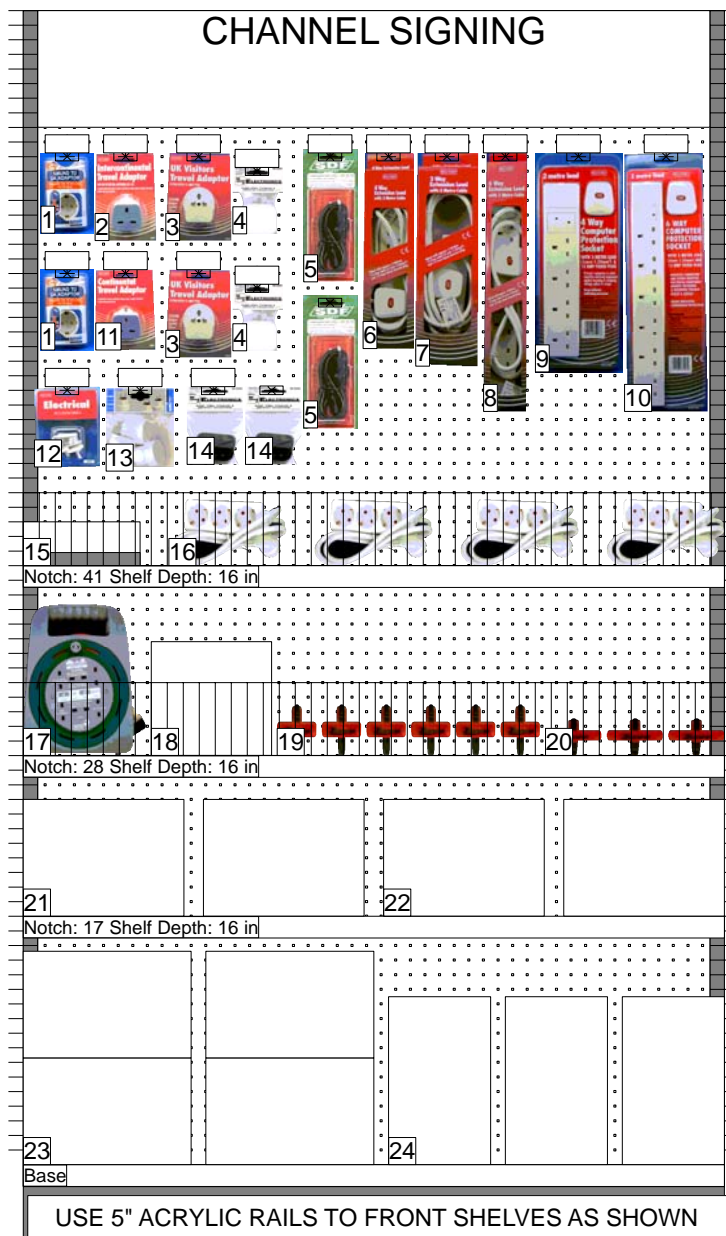

SUBJECT: 98740 ELECTRICAL CORDS & WIRING DEVICES
APPLICABILITY: EUROPE (UK ONLY) MAIN STORES

DIRECT QUESTIONS: [MD STORE OPERATIONS HELP DESK](#)

STRATEGY SYNOPSIS:

This POG update requires no action it only forms as a communication that the wing unit of cable ties has been assigned a separate POG number (98710) and although still located adjacent to the electrical POGS is no longer part of those POGS.

4'W X 84"H MADIX FIXTURE

Release Date: 27 May 2016

Item Change(s)

New:0 Removed:15

MERCHANDISE WITH SIDEKICK POG 98710

QTY: 1 - 48"W X 18"D X 84"H GONDOLA
 QTY: 17 - 9" UPC PEGHOOK

QTY: 3 - 48"W X 16"D METAL SHELF
 QTY: 2 - 9" STANDARD PEGHOOK
 QTY: 2 - 48"W X 5"H ACRYLIC FRONT RAIL #860585551-C