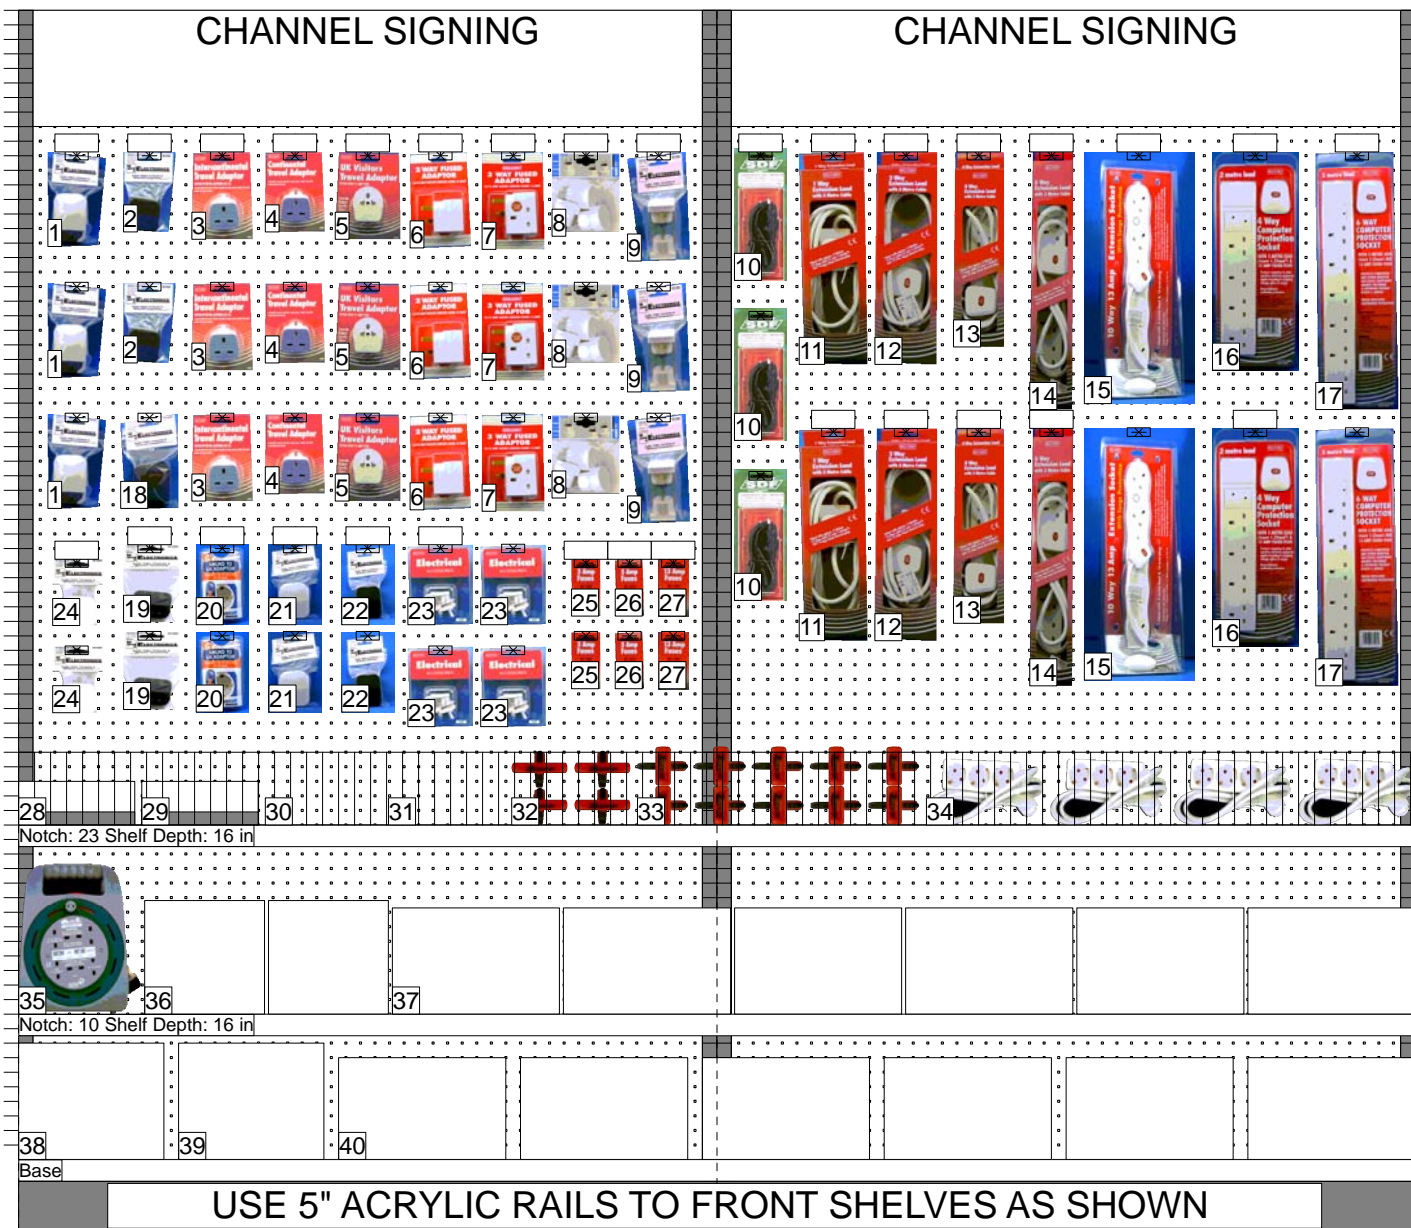

SUBJECT: 98740 ELECTRICAL CORDS & WIRING DEVICES
APPLICABILITY: EUROPE (UK ONLY) MAIN STORES

DIRECT QUESTIONS: [MD STORE OPERATIONS HELP DESK](#)

STRATEGY SYNOPSIS:

This POG update requires no action it only forms as a communication that the wing unit of cable ties has been assigned a separate POG number (98710) and although still located adjacent to the electrical POGS is no longer part of those POGS.

8"W X 84"H MADIX FIXTURE

Release Date: 27 May 2016

Item Change(s)

New:0 Removed:15

MERCHANDISE WITH SIDEKICK POG 98710

USE 5" ACRYLIC RAILS TO FRONT SHELVES AS SHOWN

QTY: 2 - 48"W X 18"D X 84"H GONDOLA
 QTY: 31 - 9" UPC PEGHOOK