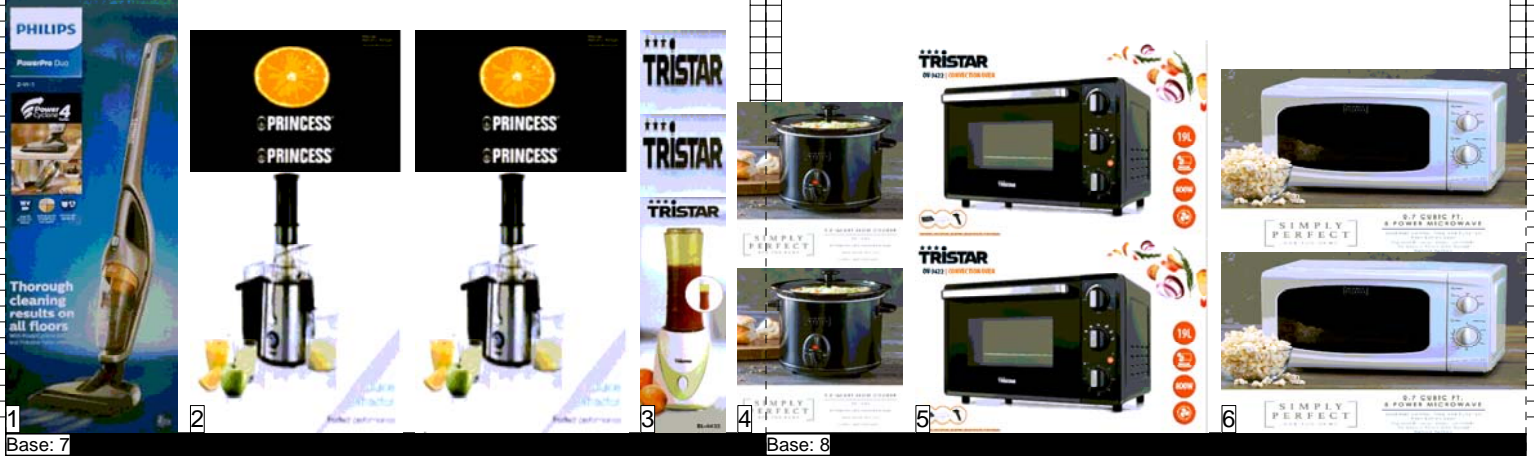

98537 - EXPRESS - SMALL TRAFFIC APPLIANCES - 220V - EUR PAC - 84H

8"W X 84"H MADIX FIXTURE

Item Change(s)

OCONUS WLP LAUNCH DATE: 23 Oct 2020

DO NOT BEGIN RESET UNTIL NOTIFIED BY WORKLOAD PLANNING

CATEGORY HEADER

CATEGORY HEADER

QTY: 2 - 48"W X 48"D X 84"H GONDOLA

QTY: 4 - 48"W X 22"D METAL SHELF

ALL NEW ITEMS MAY NOT BE IN THE STORE BY THE POG RESET DATE
PLEASE REFERENCE THE STRATEGY MESSAGE FOR ADDITIONAL INFORMATION

ASAP BARCODE

New:5 Rem:5