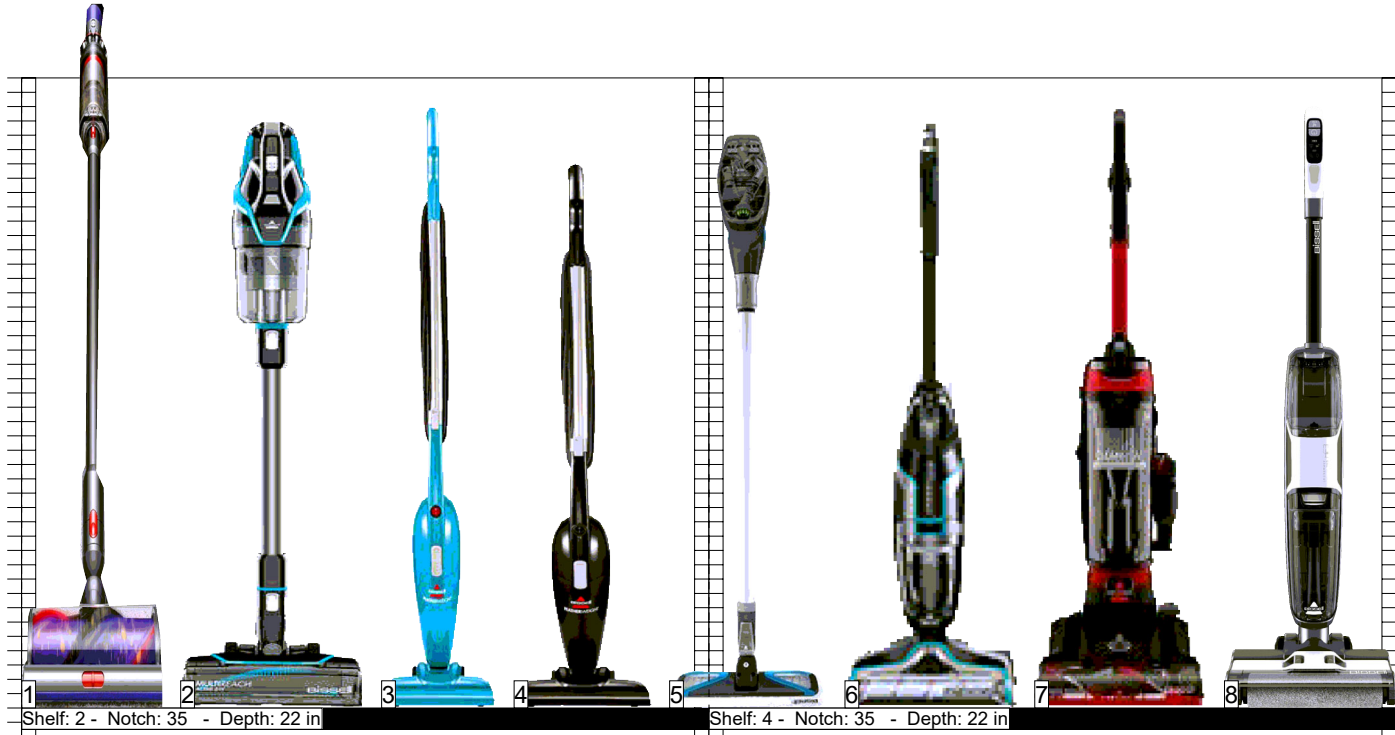

QTY: 8 - 48"W X 22"D METAL SHELF ORACLE # 00250004

ALL NEW ITEMS MAY NOT BE IN THE STORE BY THE POG RESET DATE  
PLEASE REFERENCE THE STRATEGY MESSAGE FOR ADDITIONAL INFORMATION

ASAP BARCODE

New:2 Rem:2

Shelf: 2 - Notch: 35 - Depth: 22 in