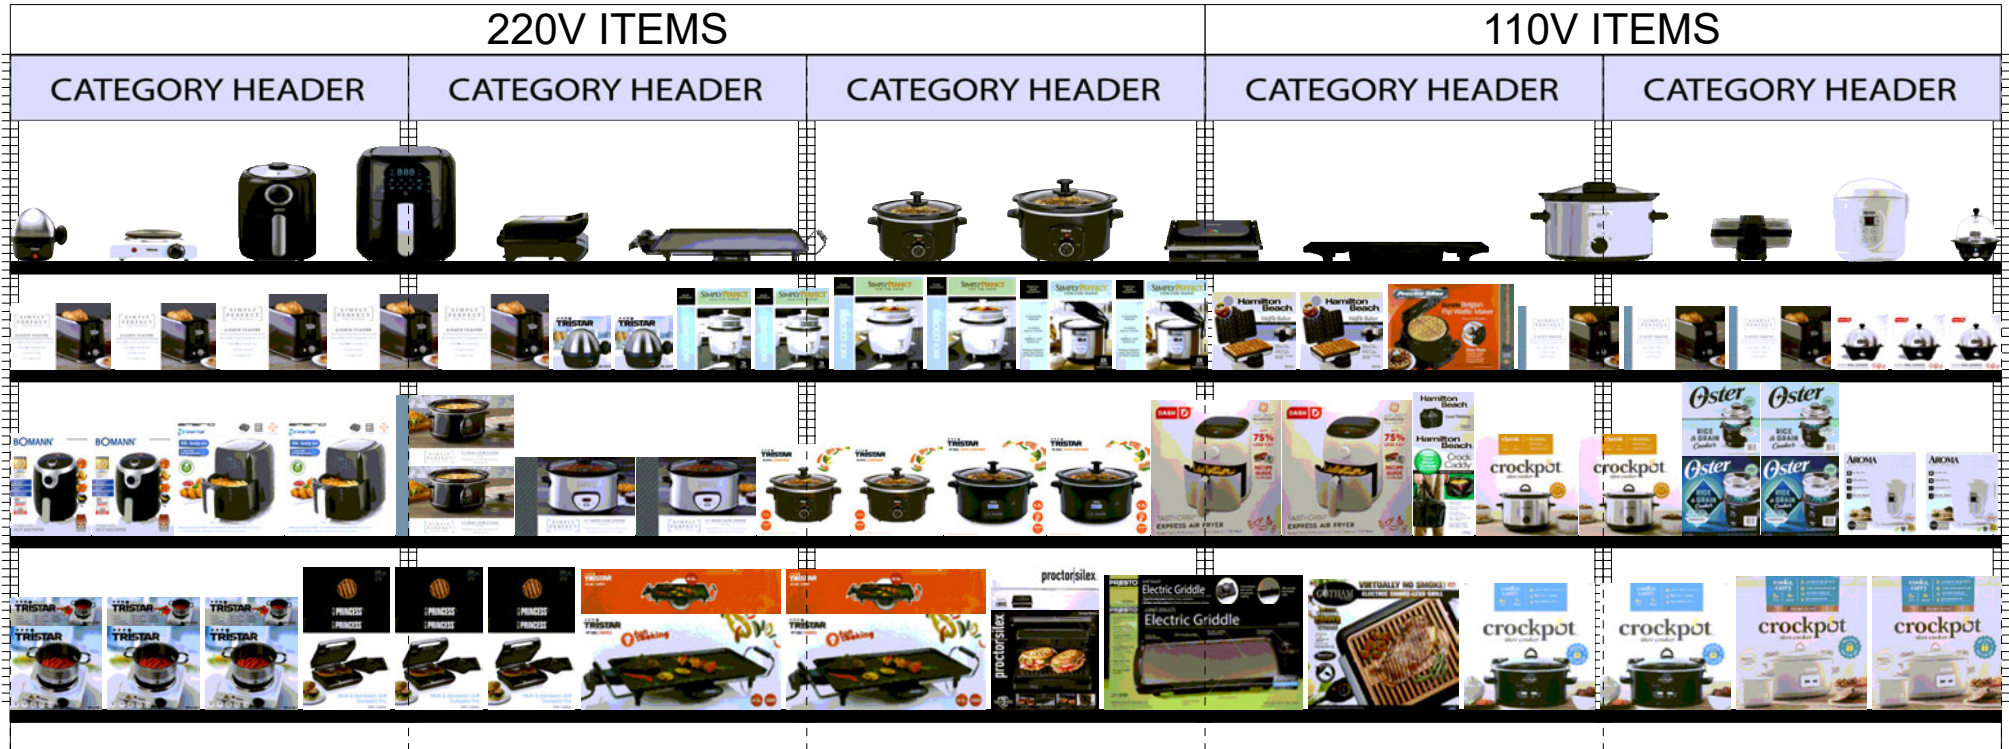

98531 - COOKERS & CROCKPOTS - EUR - 84H
20"W X 84"H MADIX FIXTURE

Item Change(s)

OCONUS WLP LAUNCH DATE: 09 Feb 2024

****DO NOT BEGIN RESET UNTIL NOTIFIED BY WORKLOAD PLANNING****

QTY: 5 - 48"W X 24"D X 84"H GONDOLA

CATEGORY HEADER	CATEGORY HEADER	CATEGORY HEADER
 <p>Display Shelf 220V / 110V</p>		
 <p>Shelf 3 - Notch: 41 - Depth: 22 in</p>		
 <p>Shelf 2 - Notch: 21 - Depth: 22 in</p>		
 <p>Base: 1</p>		

110V ITEMS