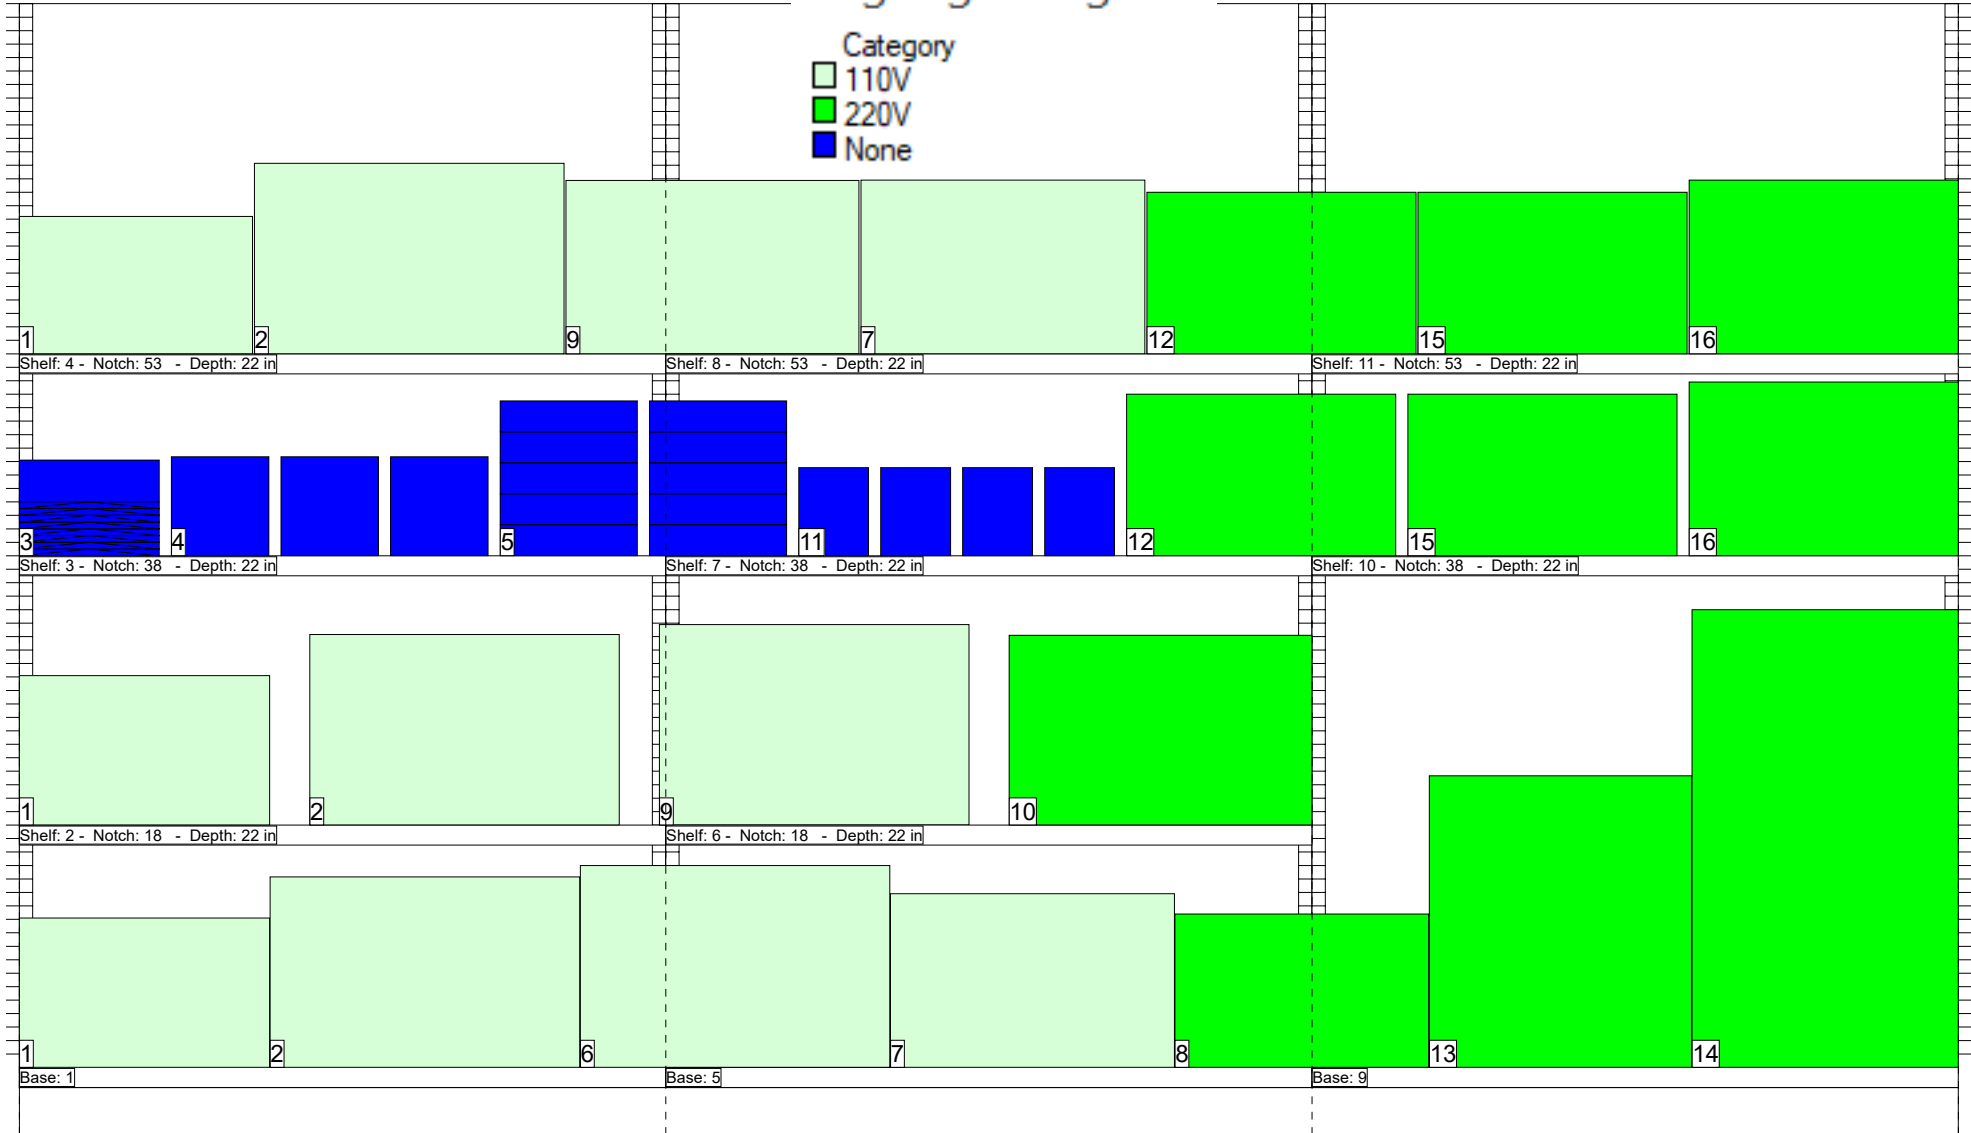

98530 - MICROWAVES & SMALL REFRIGERATORS - EUR - 84H

12'W X 84''H MADIX FIXTURE

Item Change(s)

DO NOT BEGIN RESET UNTIL NOTIFIED BY WORKLOAD PLANNING

OCONUS WLP LAUNCH DATE: 25 Aug 2023

Highlight Legend

1. Category
2. 110V
   - 220V
   - None

110V

220V

ALL NEW ITEMS MAY NOT BE IN THE STORE BY THE POG RESET DATE
PLEASE REFERENCE THE STRATEGY MESSAGE FOR ADDITIONAL INFORMATION

ASAP BARCODE

New:0 Rem:1