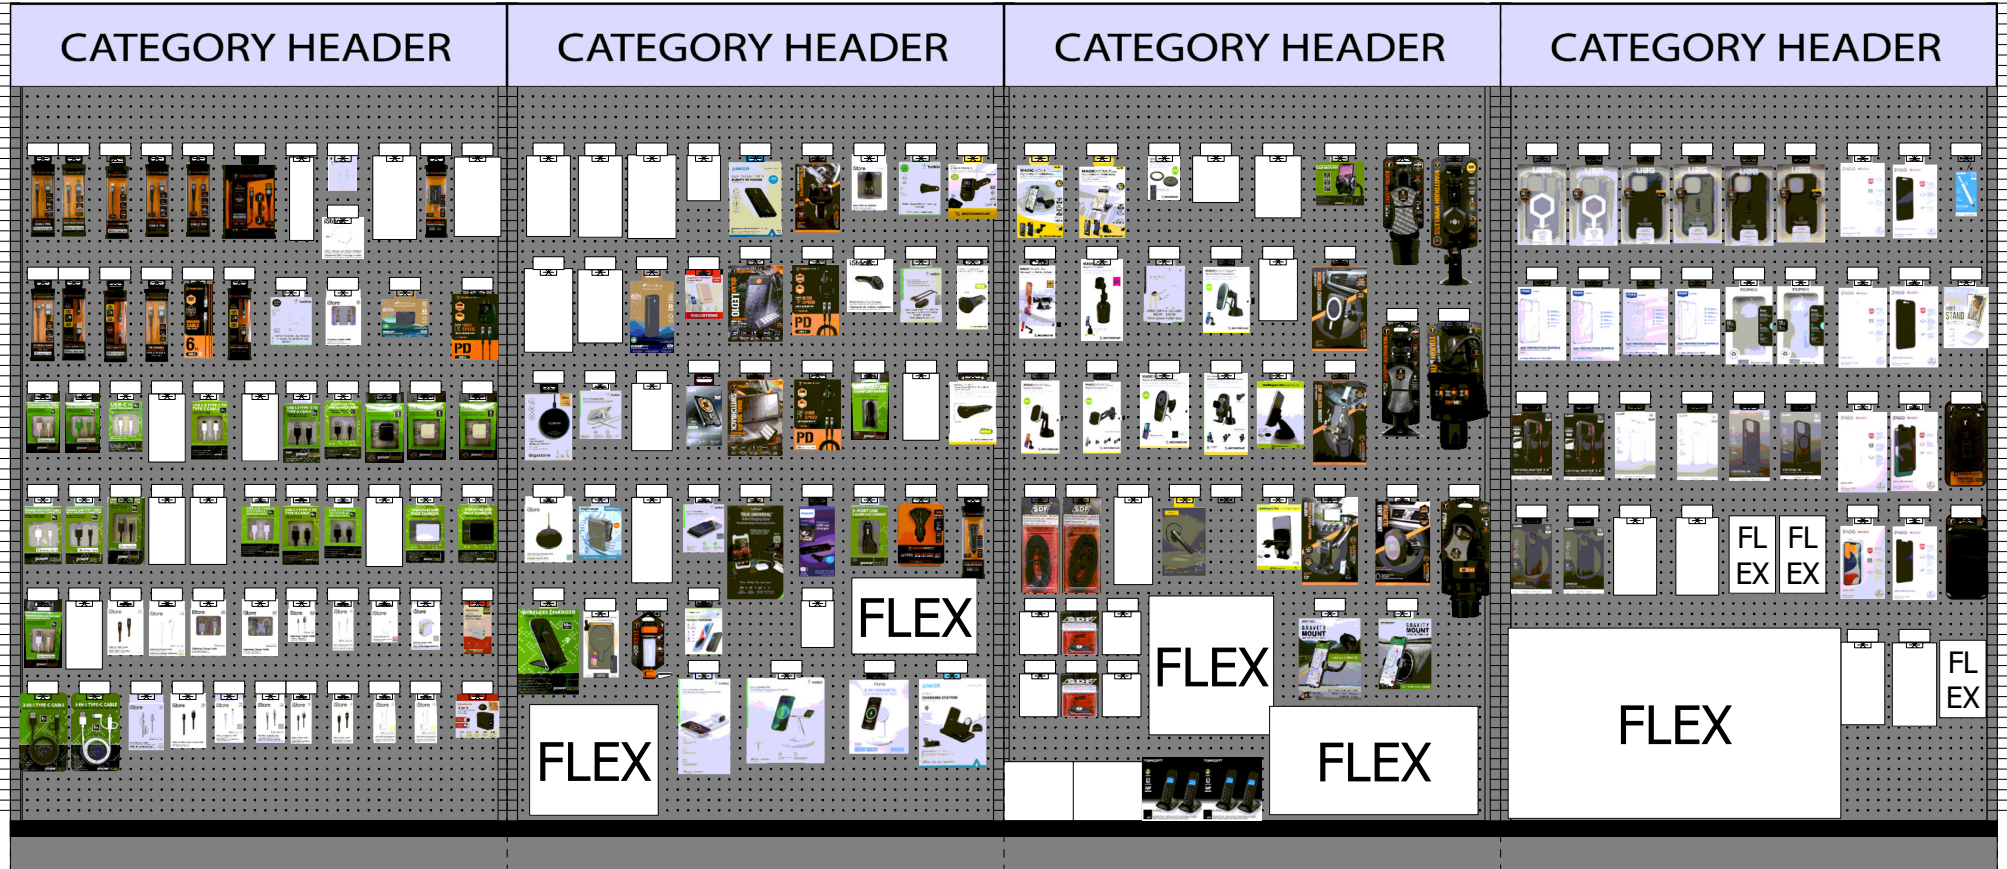

## 16"W X 84"H MADIX FIXTURE

Item Change(s)

OCONUS WLP LAUNCH DATE: 14 Jul 2023

\*\*DO NOT BEGIN RESET UNTIL NOTIFIED BY WORKLOAD PLANNING\*\*

QTY: 4 - 48"W X 24"D X 84"H MADIX GONDOLA

QTY: 186 - 9" UPC PEGHOOK