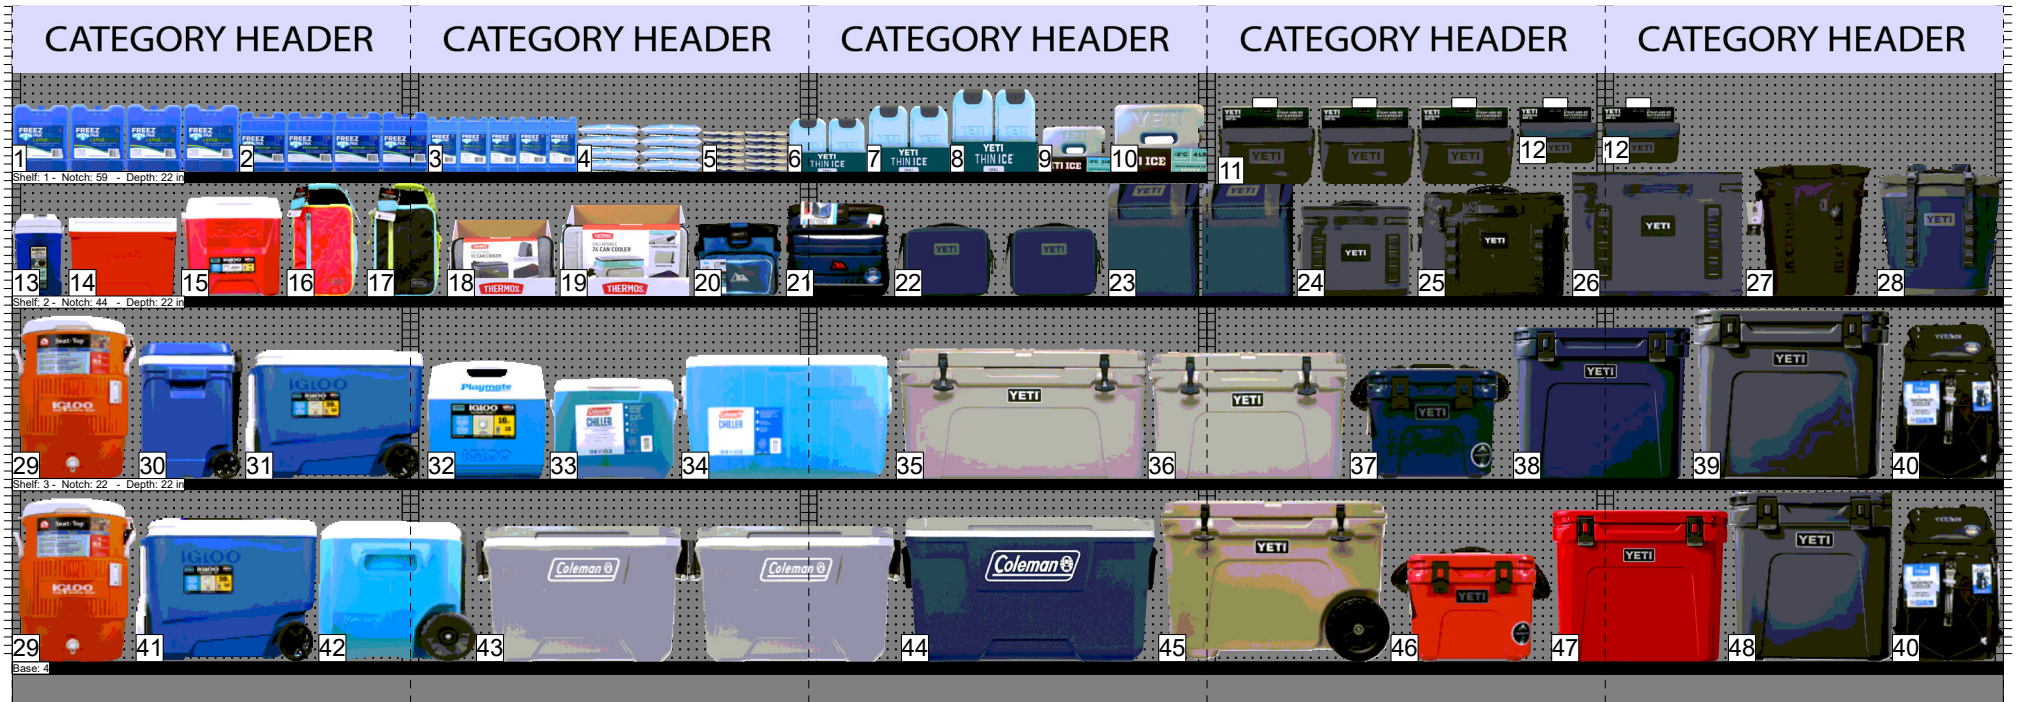

991434 - COOLERS - WW - 84H

20'W X 84"H MADIX FIXTURE

Item Change(s)

CONUS WLP LAUNCH DATE: 18 Jul 2025

OCONUS WLP LAUNCH DATE: 15 Aug 2025

****DO NOT BEGIN RESET UNTIL NOTIFIED BY WORKLOAD PLANNING****

QTY: 5 - 48"W X 24"D X 84"H MADIX GONDOLA
 QTY: 5 - 9" UPC PEGHOOK #00159063

Stock Assortment Listing

Shelf: 1			Notch: 59		Depth: 22	
Loc. ID	CRC	Description	Vendor/Style	UPC	On Hand	
Status	UPC			Barcode	Facings	
1	2577738	FREEZ PAK LARGE	FREEZ PAK / 1035041	077071531733	4	
	077071531733					
2	2577737	FREEZ PAK MEDIUM	FREEZ PAK / LF4932	077071049320	4	
	077071049320					
3	2577736	FREEZ PAK SMALL	FREEZ PAK / LF4941	077071039413	5	
	077071039413					
4	6026005	FREEZ PAK SFT BG ALASKN 14OZ	FREEZ PAK / 4983	077071039550	2	
	077071039550					
5	6026004	FREEZ PAK SOFT BG TUNDRA 8OZ	FREEZ PAK / 4981	077071049597	2	
	077071049597					
6	2574403	YETI ICE SHEET SMALL	YETI / 20140000014	888830059760	1	
	888830059760					
7	2574404	YETI ICE SHEET MEDIUM	YETI / 20140000015	888830098707	1	
	888830098707					
8	2574405	YETI ICE SHEET LARGE	YETI / 20140000016	888830059777	1	
	888830059777					
9	7805390	YETI ICE BLOCK 2 LB	YETI / 20140000012	888830002926	1	
	888830002926					
10	7805391	YETI ICE BLOCK 4 LB	YETI / 20140000013	888830002933	1	
	888830002933					