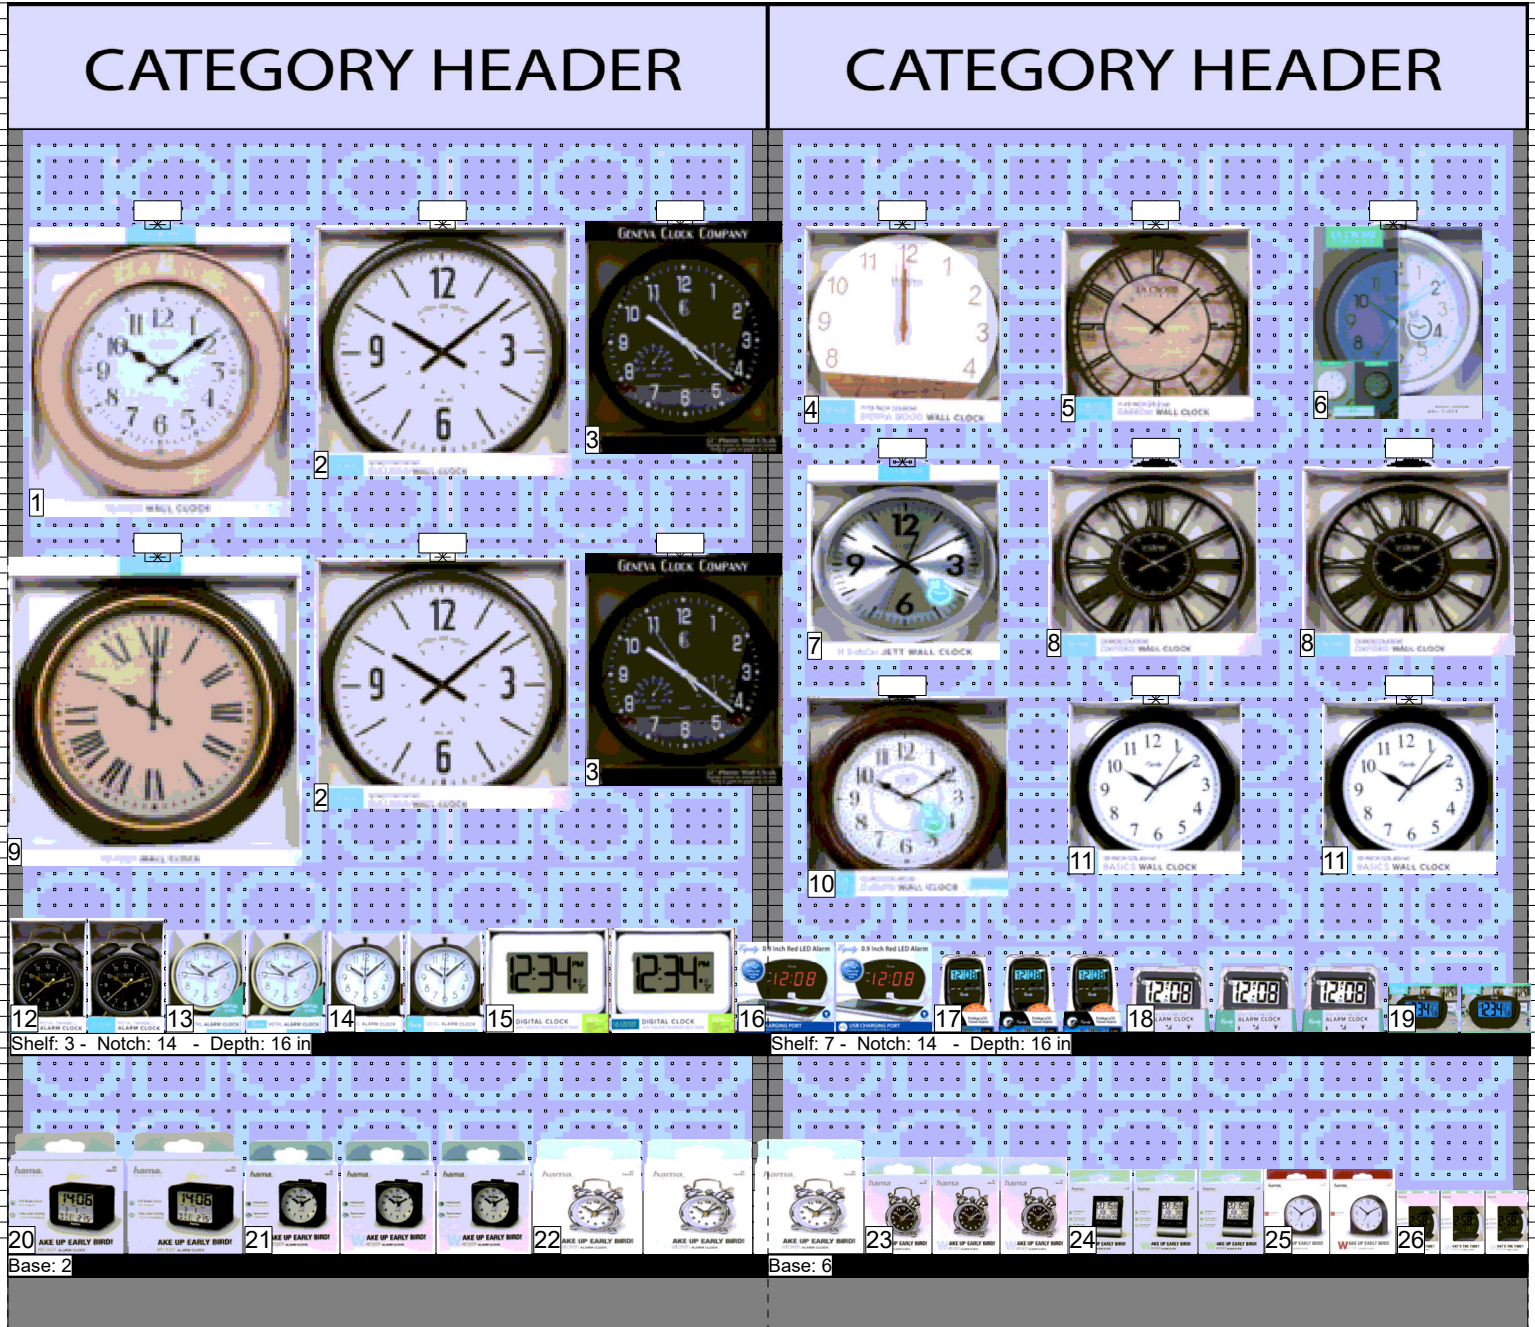

99044 - CLOCKS TRAVEL-ALARM & WALL - EUR - 84H

8"W X 84"H MADIX FIXTURE

Item Change(s)

OCONUS WLP LAUNCH DATE: 04 Nov 2022

****DO NOT BEGIN RESET UNTIL NOTIFIED BY WORKLOAD PLANNING****

QTY: 2 - 48"W X 18"D X 84"H GONDOLA

Stock Assortment Listing

Loc. ID Status	CRC UPC	Description	Vendor/Style	UPC Barcode	On Hand
	2103878	12" FELIX CORK WALL CLOCK 404-3832	LACROSSE TECHNOLOGY / 404-3832	757456080642	
Rem	757456080642				