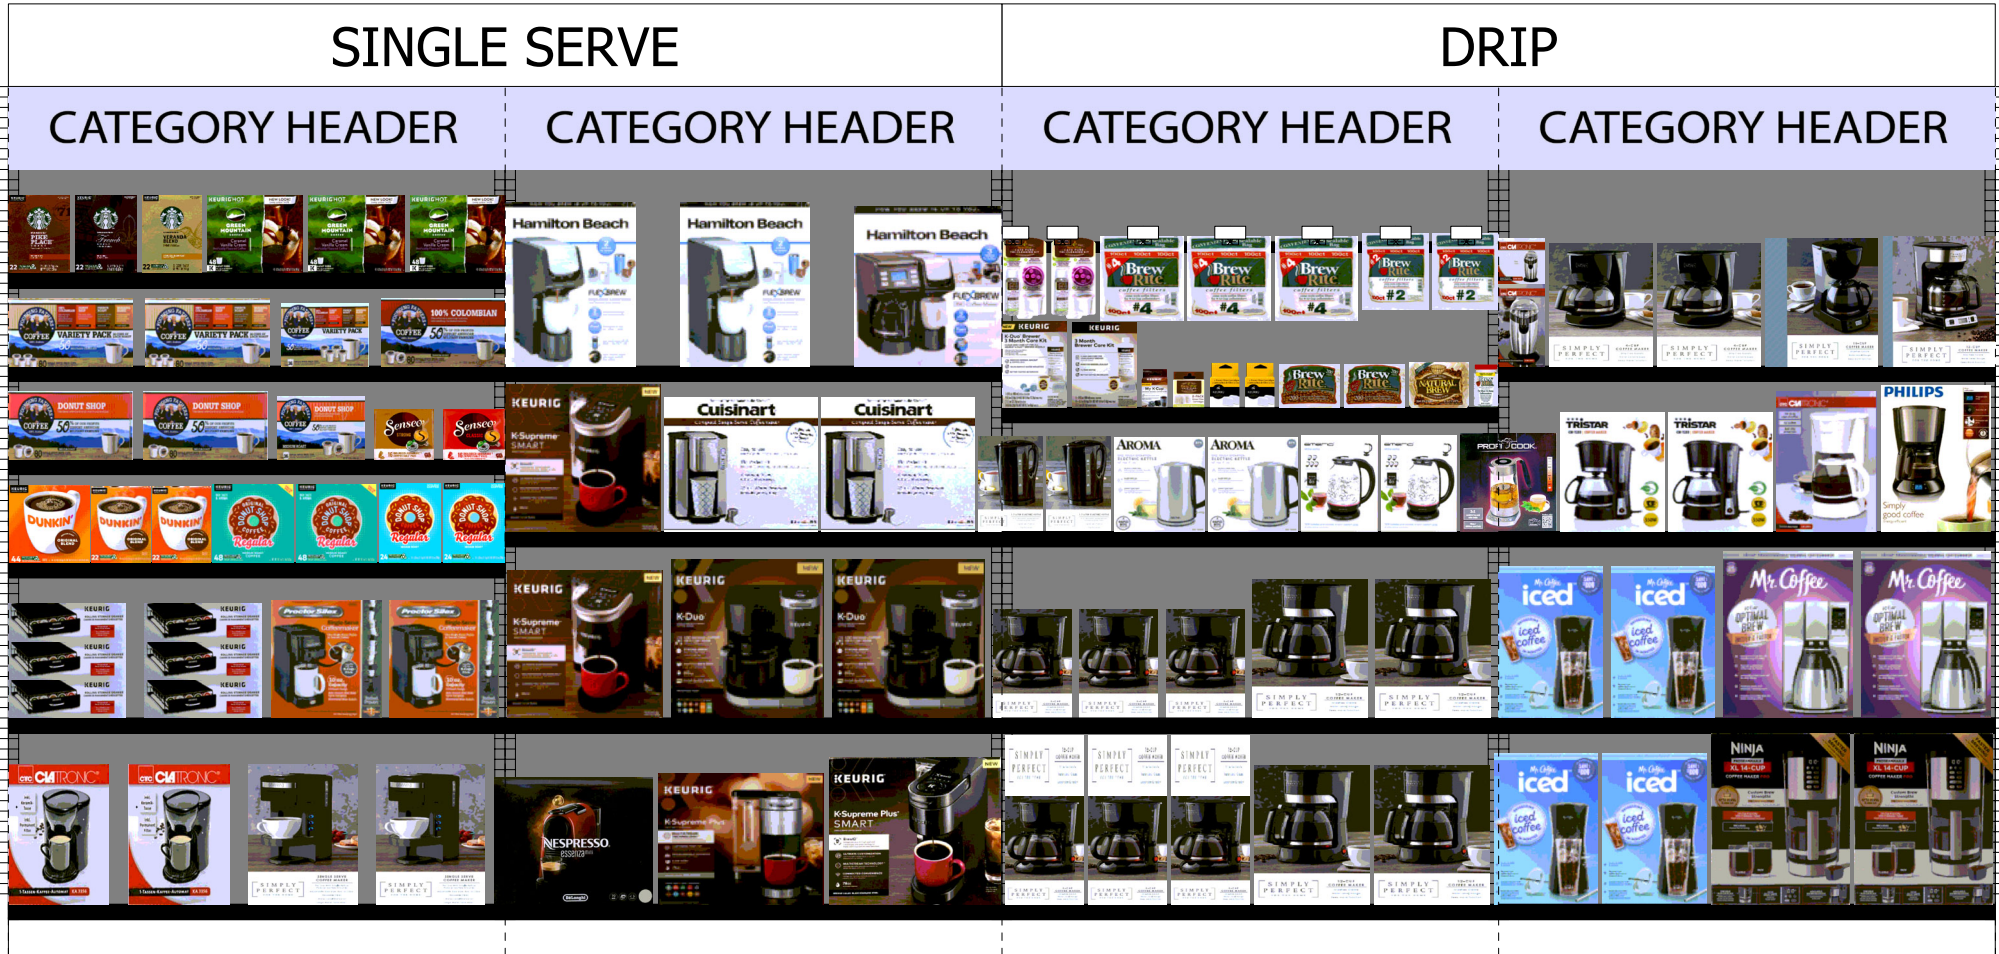

98533 - COFFEE & TEA MAKERS - EUR - 84H

16"W x 84"H MADIX FIXTURE

Item Change(s)

OCONUS WLP LAUNCH DATE: 03 May 2024

****DO NOT BEGIN RESET UNTIL NOTIFIED BY WORKLOAD PLANNING****

QTY: 4 - 48"W X 24"D X 84"H GONDOLA
 QTY: 1 - 48"W X 2"D VERTICAL CROSSBAR
 WITH BRACKETS ORACLE # 00230784

DRIP

CATEGORY HEADER

CATEGORY HEADER

The image displays a grid of coffee and tea maker products, organized into sections with numbered labels and dimensions:

- Section 28-30:** Brew Rite coffee filters. Labels: 28, 29, 30. Dimensions: Shelf: 12 - Notch: 48 - Depth: 22 in.
- Section 31-38:** Keurig coffee makers and filters. Labels: 31, 32, 33, 34, 35, 36, 37, 38. Dimensions: Shelf: 12 - Notch: 48 - Depth: 22 in.
- Section 39-41:** Aroma electric kettles. Labels: 39, 40, 41. Dimensions: Shelf: 13 - Notch: 36 - Depth: 22 in.
- Section 42-43:** Simply Perfect coffee makers. Labels: 42, 43. Dimensions: Shelf: 14 - Notch: 18 - Depth: 22 in.
- Section 44-47:** Various coffee makers including Tristar and Philips. Labels: 44, 45, 46, 47. Dimensions: Shelf: 16 - Notch: 52 - Depth: 22 in.
- Section 48-51:** Tristar and Philips coffee makers. Labels: 48, 49, 50, 51. Dimensions: Shelf: 17 - Notch: 36 - Depth: 22 in.
- Section 52-53:** Mr. Coffee iced coffee makers. Labels: 52, 53. Dimensions: Shelf: 18 - Notch: 18 - Depth: 22 in.
- Section 54:** Ninja XL 16-Cup coffee makers. Label: 54. Dimensions: Base: 19.